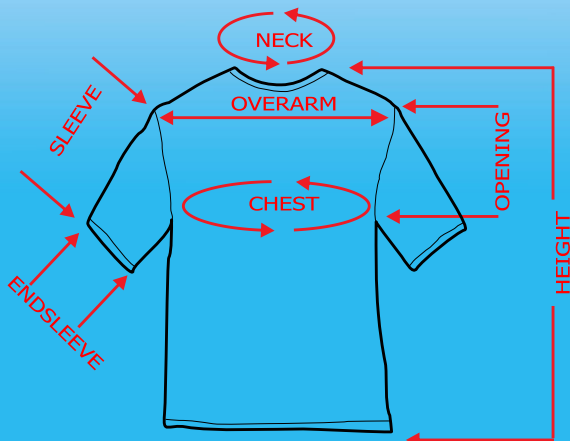

Short Sleeve T-shirt Measurements

TS1000/TS1103/1104 SHORT SLEEVE T-SHIRT SIZING (INCH)

SIZE	NECK	CHEST	SLEEVE	OVERARM	HEIGHT	OPENING	ENDSLEEVE
XS*	18	39	9	17	26	9 3/4	7
S	18	40	9 1/4	18	27	10	7 1/4
M	18	43	9 1/2	19	28	10 1/4	7 1/2
L	18 3/4	46	9 3/4	20 1/2	29 1/2	10 1/2	7 3/4
XL	18 3/4	49	9 3/4	22	31	10 3/4	8
2XL	19 1/2	52	10	23	32 1/2	11	8 1/4
3XL	19 1/2	55	10 1/4	24	33 1/2	11 1/4	8 1/2
4XL	20 1/4	58	10 1/4	25	35	11 1/2	8 3/4
5XL	20 1/4	61	10 1/2	26	36	11 3/4	9

*XS - only available in TS1103

TS1000/TS1103/1104 SHORT SLEEVE T-SHIRT SIZING (CM)

SIZE	NECK	CHEST	SLEEVE	OVERARM	HEIGHT	OPENING	ENDSLEEVE
XS*	46	99	23	43	66	25	18
S	46	102	23	46	69	25	18
M	46	109	24	48	71	26	19
L	48	117	25	52	75	27	20
XL	48	124	25	56	79	27	20
2XL	50	132	25	58	83	28	21
3XL	50	140	26	61	85	29	22
4XL	51	147	26	64	89	29	22
5XL	51	155	27	66	91	30	23

*XS - only available in TS1103

BE SEEN

BE SAFE

BE COMFORTABLE